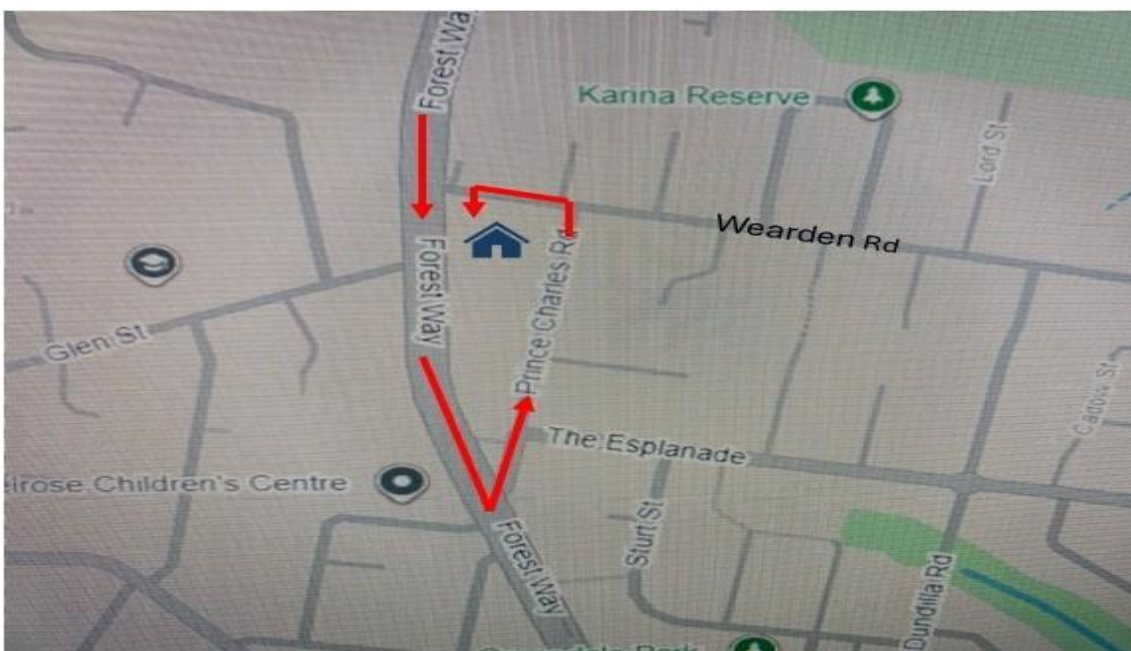

Entrance to the church car park is off Wearden Rd. However, we STRONGLY recommend for safety reasons that you only turn LEFT into the driveway. Those travelling south along Forest Way (from Terrey Hills) should continue past the church & make an acute left turn into Prince Charles Rd. At the end of the road, turn left into Wearden Rd, then left into the driveway approx. 100 metres further along. Those heading north along Forest Way (from Frenchs Forest) can turn right into Prince Charles Rd (from turning lane). We will have parking marshals directing you on arrival.